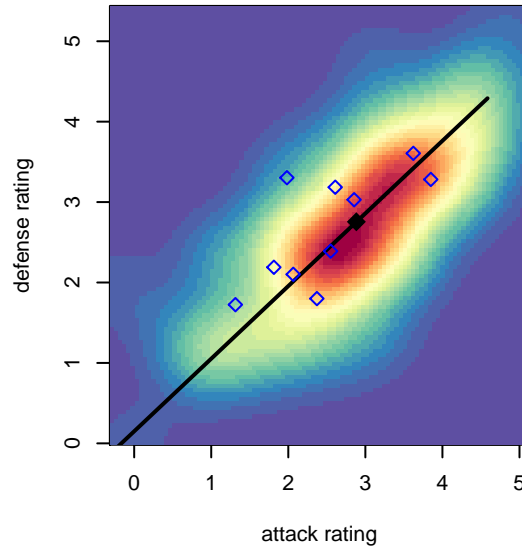

# Eastside FC White G01

Eastside FC  
 Preston, WA  
 G01 total strength=1613  
 attack=17.87 defense=15.72  
 fall league = RCL G01 Div 2  
 notes= Smisek 2015

alt names used:  
 Eastside FC White G01  
 Eastside FC Girls 01 White

Venues played:  
 2017 Eastside FC Cup GU18-19  
 2017 RCL G01 Div 2  
 2017 PacNW Winter Classic Premier G01

**Eastside FC White G01**  
 Dots are actual minus expected GF (blue circles) and GA (red triangles).  
 Blue line is smoothed change in attack strength. Red is smoothed change in defense strength.

**attack and defense variance (black dot)  
relative to other teams  
and top 10 in region**

**attack and defense rating  
relative to others at age  
and all opponents in last 13 months**

**Performance relative to 13 month average**