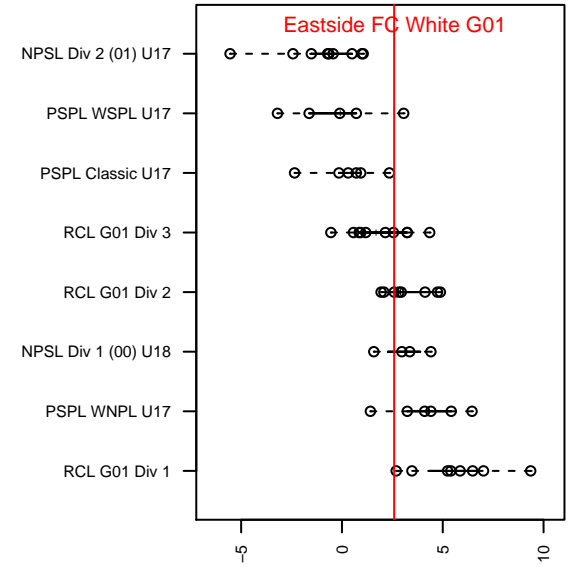

# Eastside FC White G01

Eastside FC  
 Preston, WA  
 G01 total strength=1613  
 attack=17.87 defense=15.72  
 fall league = RCL G01 Div 2  
 notes= Smisek 2015

alt names used:  
 Eastside FC White G01  
 Eastside FC Girls 01 White

Venues played:  
 2017 Eastside FC Cup GU18-19  
 2017 RCL G01 Div 2  
 2017 PacNW Winter Classic Premier G01

**Eastside FC White G01**  
 Dots are actual minus expected GF (blue circles) and GA (red triangles).  
 Blue line is smoothed change in attack strength. Red is smoothed change in defense strength.

**attack and defense variance (black dot)  
relative to other teams  
and top 10 in region**

**attack and defense rating  
relative to others at age  
and all opponents in last 13 months**

**Performance relative to 13 month average**