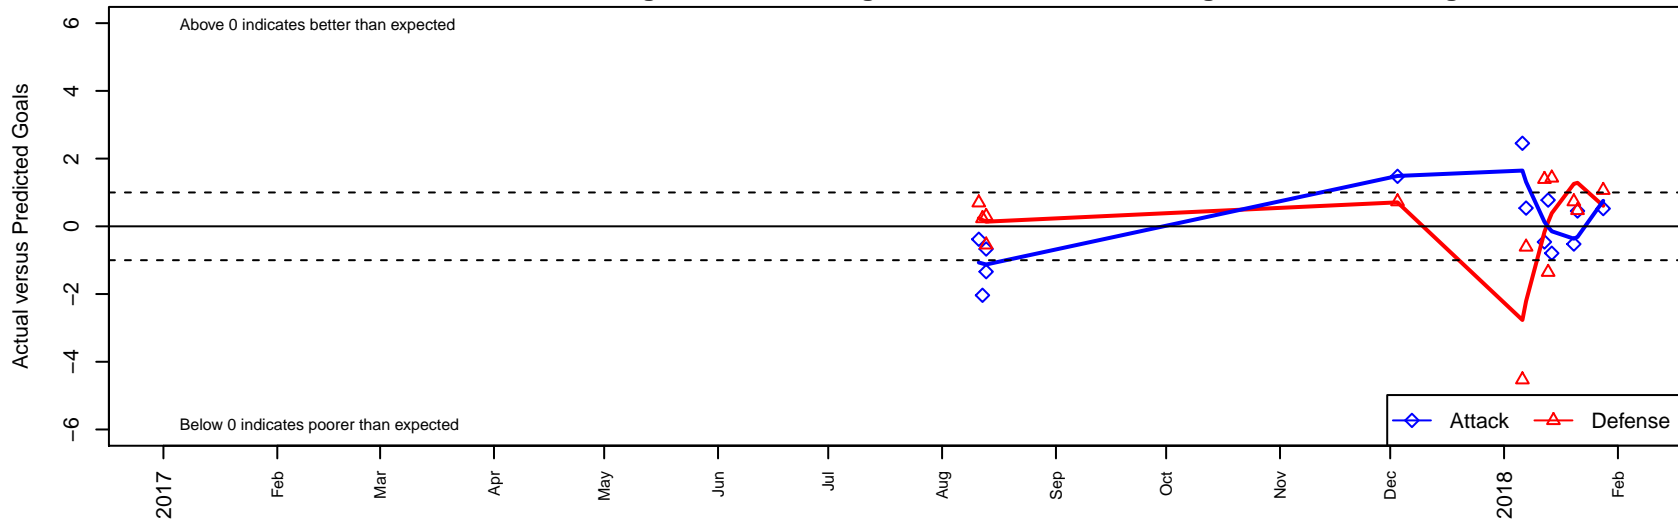

# Eastside FC White G01

Eastside FC  
 Preston, WA  
 G01 total strength=1613  
 attack=17.87 defense=15.72  
 fall league = RCL G01 Div 2  
 notes= Smisek 2015

alt names used:  
 Eastside FC White G01  
 Eastside FC Girls 01 White

Venues played:  
 2017 Eastside FC Cup GU18-19  
 2017 RCL G01 Div 2  
 2017 PacNW Winter Classic Premier G01

**Eastside FC White G01**  
 Dots are actual minus expected GF (blue circles) and GA (red triangles).  
 Blue line is smoothed change in attack strength. Red is smoothed change in defense strength.

**attack and defense variance (black dot)  
relative to other teams  
and top 10 in region**

**attack and defense rating  
relative to others at age  
and all opponents in last 13 months**

**Performance relative to 13 month average**